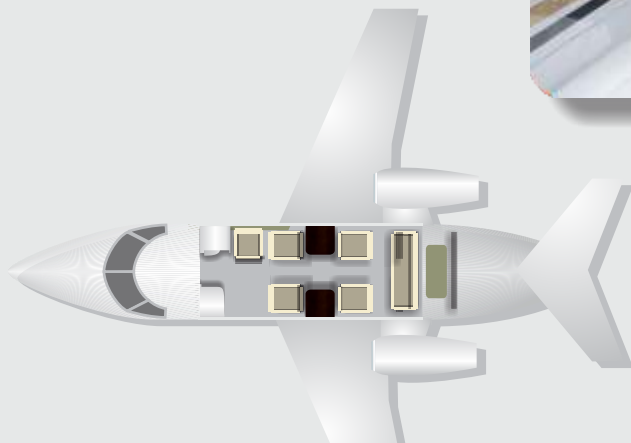

# BEECHJET 400

The Beechjet 400 has been one of the most popular aircraft in the light jet category. The ability to land at smaller airports, yet provide efficient service, makes this an outstanding choice for multiple destinations and less lengthy trips. With creature comforts like a mini-galley serving both hot and cold beverages, and onboard GPS to keep track of your flight in progress, this aircraft delivers the utmost in value and performance. Let the Beechjet 400 take you there in style.

## Aircraft Specifications

Maximum Cruise Speed: 490 mph

Maximum Range: 1,350 NM

Maximum Altitude: 43,500 ft

Passengers: 8

Cabin Height: 4'-9"

- ✦ Cabin features four (4) executive chairs in a club configuration with two (2) executive work tables finished in a high-gloss veneer
- ✦ Rear three (3) place divan
- ✦ Belted lavatory seat opposite cabin door
- ✦ Mini-galley for in-flight refreshments
- ✦ onboard GPS device for flight tracking
- ✦ Iridium based flight phone for in-flight air-to-ground communications