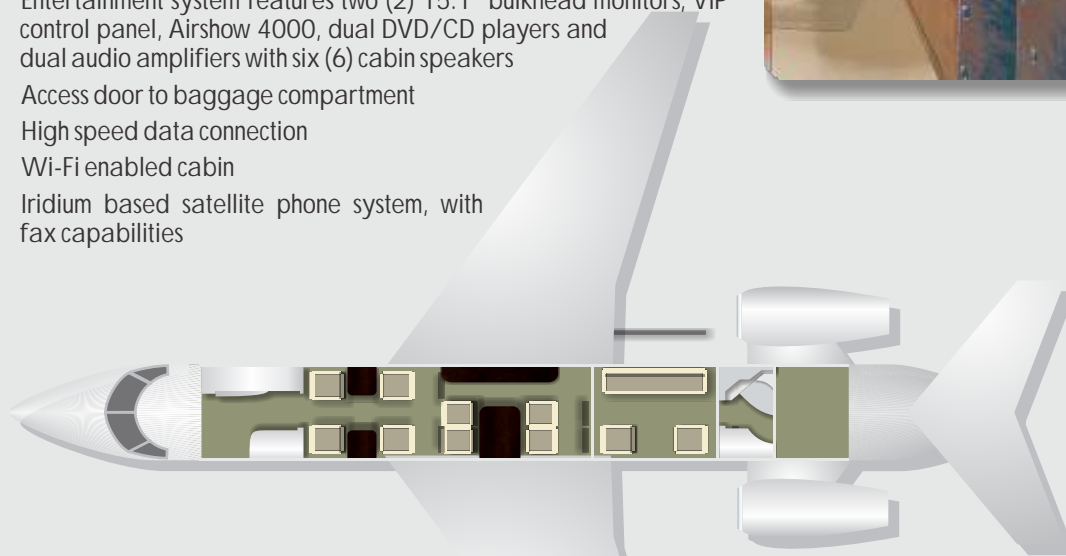

LEGACY 600

The Legacy 600 boasts a large 1,410 cubic foot cabin, which has three separate zones to increase productivity and privacy. With a full galley and cabin server, passengers can also enjoy cuisine custom prepared to their desire. Once airborne, the Legacy 600 will climb to a cruising altitude between 39,000 and 41,000 feet, above the weather, for a smooth and comfortable ride. Enjoy the large and luxurious cabin, and with multiple entertainment options, your long distance travels will be comfortable and quick.

Aircraft Specifications:

Maximum Cruise Speed: 530 mph

Maximum Range: 3,250 nm

Maximum Altitude: 41,000 ft

Passengers: 14

Cabin Height: 6'-0"

- ✦ Forward seating area has four (4) executive chairs in a club configuration with two (2) executive work tables finished in a high-gloss veneer
- ✦ Mid-cabin has a four (4) place conference group with stowable dining table opposite a credenza with ample storage space
- ✦ Aft cabin area is separated from the forward cabin by a partition and privacy curtain and features a three (3) place berthable divan opposite two (2) executive chairs
- ✦ Forward galley features microwave, high temp oven, stainless steel sink, coffee maker, food storage and a meal preparation area
- ✦ Aft fully enclosed lavatory with vanity and stainless steel sink
- ✦ Entertainment system features two (2) 15.1" bulkhead monitors, VIP control panel, Airshow 4000, dual DVD/CD players and dual audio amplifiers with six (6) cabin speakers
- ✦ Access door to baggage compartment
- ✦ High speed data connection
- ✦ Wi-Fi enabled cabin
- ✦ Iridium based satellite phone system, with fax capabilities